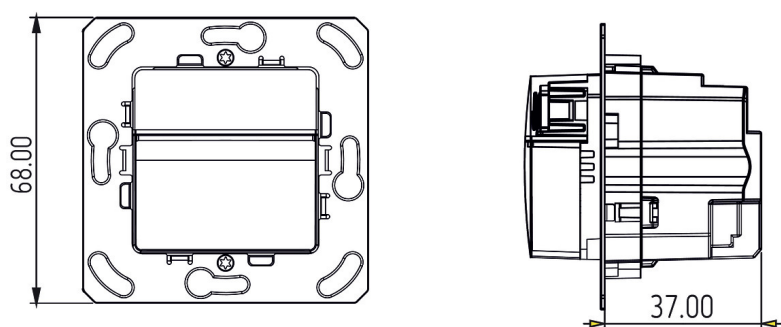

09/07/2023

Page 2 of 5

theMura S180-100 B UP

Item no.: 2060750

Scale drawings

theMura S180-100 UP WH (2060650) + theMura S180-101 UP WH (2060655)

theMura S180-100 UP (2060750) + theMura S180-101 B UP (2060755)