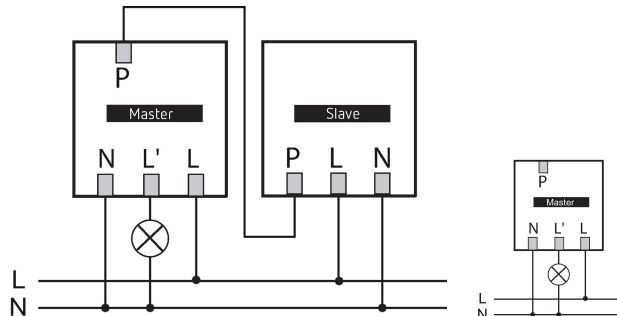

theMura S180-100 B UP

Item no.: 2060750

theben

Presence and motion detectors
Indoor detectors

Description

- Passive infra-red motion detector for wall installation
- Square detection area 170°, 14 x 17 m (238 m²)
- Without frame, adapter frames for common switch ranges available as accessory
- 1 channel light
- Fully or semi-automatic operation
- Adjustable brightness switching value, teach-in function
- Staircase light function
- Switch-on delay configurable
- Extension of detection area via master/slave switching
- Ready for immediate use due to factory presetting
- Restriction of detection area possible
- Mixed light measurement suitable for the control of fluorescent, incandescent, halogen lamps and LEDs
- Integrated button (can be blocked)
- Product design by ID AID

Subject to technical changes and misprints

additional information at: www.theben.de/product/2060750

The load data are determined with exemplary selected illuminants and are therefore typical data due to the large number of available products.

theMura S180-100 B UP

Item no.: 2060750

Connection example

Detection range for planning applications at a temperature of 21 °C

Mounting height (A)	Head on to (R)	Diagonally (t)	Sitting (S)
1.2 m	120 m ² 12 m x 10 m	238 m ² 14 m x 17 m	