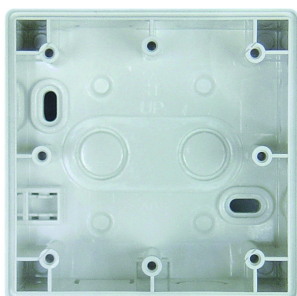

Subject to technical changes and misprints

additional information at: www.theben.de/product/2060750

The load data are determined with exemplary selected illuminants and are therefore typical data due to the large number of available products.