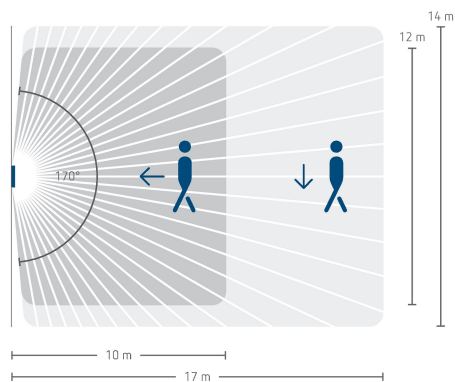

theMura S180-100 B UP

Item no.: 2060750

Connection example

Detection range for planning applications at a temperature of 21 °C

Mounting height (A)	Head on to (R)	Diagonally (t)	Sitting (S)
1.2 m	120 m ² 12 m x 10 m	238 m ² 14 m x 17 m	