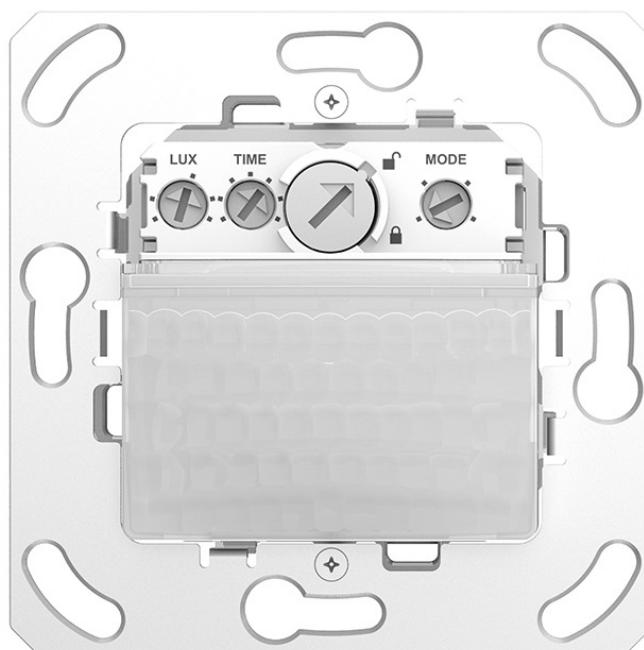

theMura S180-100 B UP

Item no.: 2060750

theben

Presence and motion detectors
Indoor detectors

Description

- Passive infra-red motion detector for wall installation
- Square detection area 170°, 14 x 17 m (238 m²)
- Without frame, adapter frames for common switch ranges available as accessory
- 1 channel light
- Fully or semi-automatic operation
- Adjustable brightness switching value, teach-in function
- Staircase light function
- Switch-on delay configurable
- Extension of detection area via master/slave switching
- Ready for immediate use due to factory presetting
- Restriction of detection area possible
- Mixed light measurement suitable for the control of fluorescent, incandescent, halogen lamps and LEDs
- Integrated button (can be blocked)
- Product design by ID AID

Technical data

theMura S180-100 B UP	
Operating voltage	230 V AC
Frequency	50 – 60 Hz
Installation height	0.8 – 1.2 m
Installation type	Flush-mounted wall installation
Colour	White
Switching output	Light
Power consumption	~0.4 W
Light measurement	Mixed light measurement
Setting range brightness	5 – 1000 lx
Light switch-off delay	10 s - 30 min / Impuls
Lamps	Incandescent/halogen lamps, fluorescent lamps, Energy saving lamps, LEDs

theMura S180-100 B UP	
Incandescent/halogen lamp load	2300 W
Inrush current	max. 600 A / 200 µs
LED lamp < 2 W	40 W
LED lamp 2-8 W	450 W
LED lamp > 8 W	450 W
Type of connection	Spring terminals
Size of concealed housing	Ø 55 mm (NIS, PMI)
Detection range	238 m² (14 x 17 m)
Detection angle	170°
Ambient temperature	-15°C ... 45°C
Type of protection	IP 20