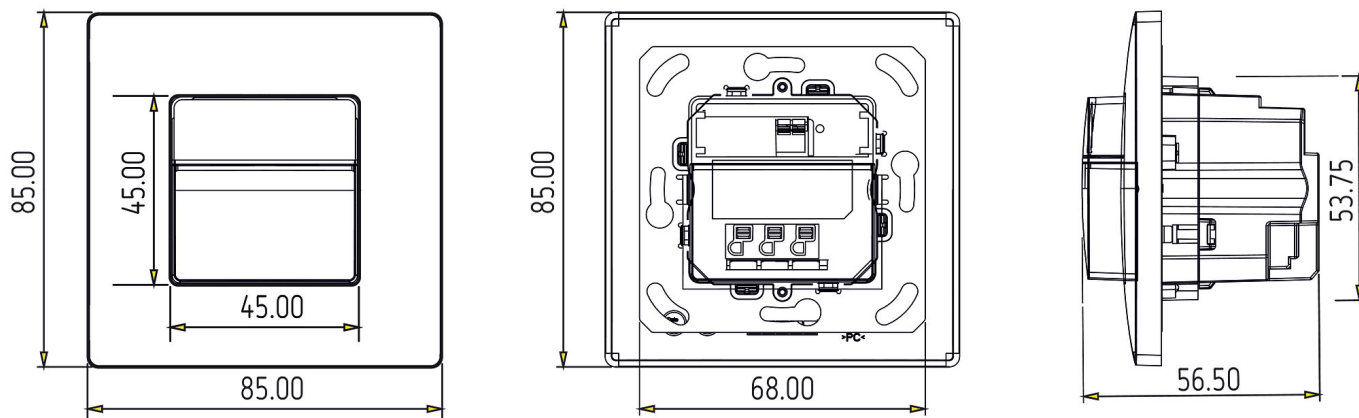

09/07/2023

Page 2 of 5

theMura S180-100 B UP

Item no.: 2060750

Scale drawings

theMura S180-100 UP WH (2060650) + theMura S180-101 UP WH (2060655)

theMura S180-100 UP (2060750) + theMura S180-101 B UP (2060755)