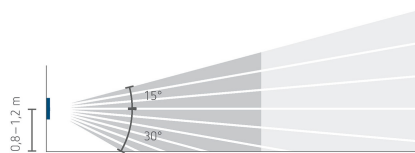

theMura S180-100 B UP

Item no.: 2060750

Connection example

Detection range for planning applications at a temperature of 21 °C

Mounting height (A)	Head on to (R)	Diagonally (t)	Sitting (S)
1.2 m	120 m ² 12 m x 10 m	238 m ² 14 m x 17 m	