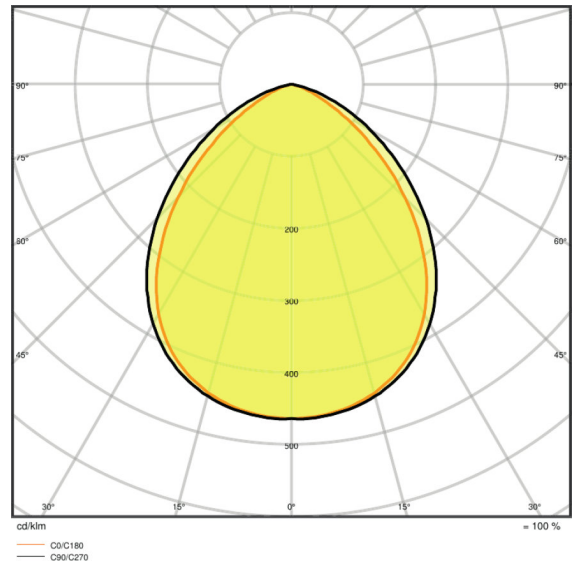

Light Distribution

LDC typ cone