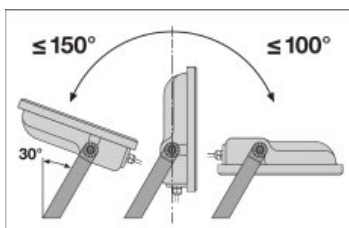

ADDITIONAL CATALOG INFORMATION