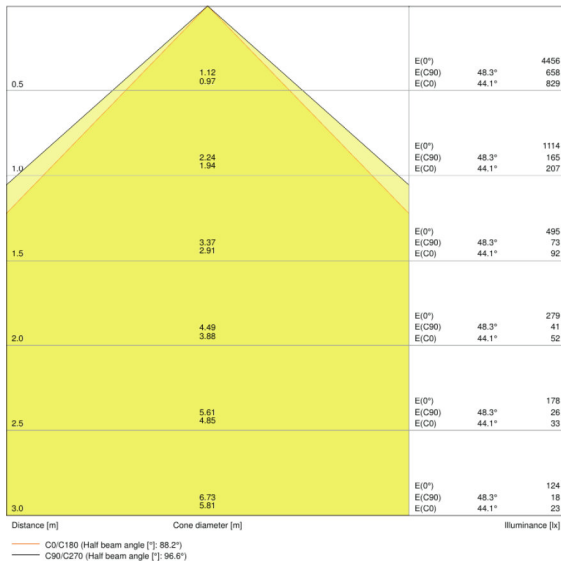

Light Distribution

LDC typ cone