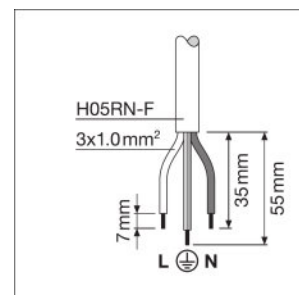

A	B	C	Ø	IP
10W	26	60	5.5	2x M4	0.014+IP
20W	28	80	6.5	2x M5	0.018+IP
30W	28	90	6.5	2x M5	0.021+IP
50W	28	110	6.5	2x M5	0.028+IP