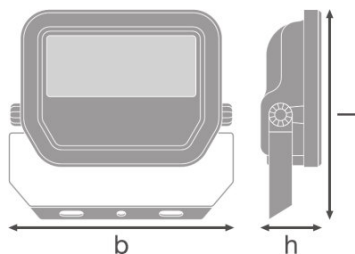

### PRODUCT FEATURES

- Reflector-based, symmetric light distribution with 100° x 100° beam angle
- Integrated wide voltage driver, suitable for 100 - 277 V<sub>AC</sub>
- Surge protection: up to 4 kV (L/N-PE), 2 kV (L-N)
- Mounting bracket with 30° angle and wide rotation area
- Pre-installed, flexible 1 m cable (H05RN-F), wrapped 3 x 1.0 mm<sup>2</sup> single wires

Light technical data

Beam angle	100 ° x 100 °
------------	---------------

Dimensions & weight

Length	144.0 mm
Width	156.0 mm

<b>Height</b>	42.0 mm
<b>Product weight</b>	520.00 g
<b>Cable length</b>	1000 mm