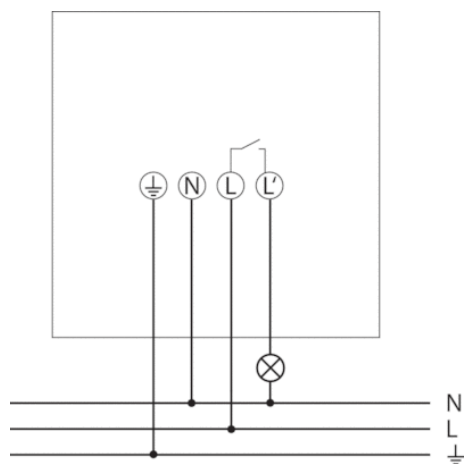

## Description

- Motion detector (PIR)
- Automatic lighting control based on presence and brightness
- 180° detection angle
- For outdoor use
- Protection from tampering thanks to the robust case design
- Covered operating controls under the secured front cover
- Adjustable brightness switching value and switch-off delay
- Area limit via lens attachment
- Mixed light measurement suitable for the control of fluorescent, incandescent, halogen lamps and LEDs
- Zero-cross switching for relay-saving switching and high lamp loads
- Test function for checking detection area
- Installation on flush-mounted socket possible (60 mm)
- Single-handed plug-in installation
- Instant start-up possible via factory preset
- Terminal for protective earth conductor

## Technical data

Operating voltage	230 V AC
Frequency	50 – 60 Hz
Stand-by consumption	<0,5 W
Light measurement	Mixed light measurement
Number of channels	1
Installation type	Wall installation
Setting range brightness	2 – 200 lx
Switching capacity light	10 A (at 230 V AC, $\cos \varphi = 1$ ), ,
Detection angle	180°
Installation height	2,5 – 4 m
Light switch-off delay	2 s-30 min
Incandescent lamp load	2300 W
Fluorescent lamp load (conventional) not corrected	500 VA
Fluorescent lamp load (conventional) parallel-corrected	500 W 60 $\mu$ F
Fluorescent lamp load (conventional) series-corrected	500 VA
Fluorescent lamp load (electronic ballast)	500 W
Energy saving lamps	500 W
LED lamp < 2 W	50 W
LED lamp 2-8 W	500 W
LED lamp > 8 W	500 W
Lamps	Incandescent/halogen lamps, fluorescent lamps, Energy saving lamps, LEDs
Ambient temperature	-25 °C ... +45 °C
Protection class	II
Type of protection	IP 55

### Detection range

Mounting height (A)	Head on to (r)	Diagonally (t)
2,5 m	5 m	12 m

#### Corner angle 10 WH

- Article number: 9070969  
Details ▶ [www.theben.de](http://www.theben.de)