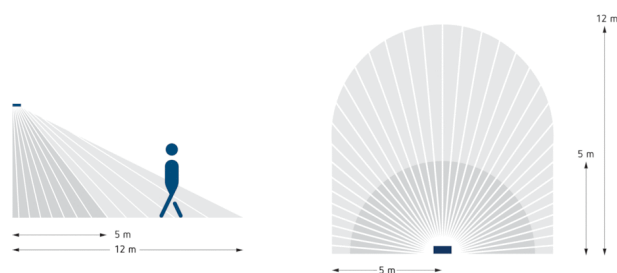

## Technical data

Operating voltage	230 V AC
Frequency	50 – 60 Hz
Stand-by consumption	<0,5 W
Light measurement	Mixed light measurement
Number of channels	1
Installation type	Wall installation
Setting range brightness	2 – 200 lx
Switching capacity light	10 A (at 230 V AC, $\cos \varphi = 1$ ), ,
Detection angle	180°
Installation height	2,5 – 4 m
Light switch-off delay	2 s-30 min
Incandescent lamp load	2300 W
Fluorescent lamp load (conventional) not corrected	500 VA
Fluorescent lamp load (conventional) parallel-corrected	500 W 60 $\mu$ F
Fluorescent lamp load (conventional) series-corrected	500 VA
Fluorescent lamp load (electronic ballast)	500 W
Energy saving lamps	500 W
LED lamp < 2 W	50 W
LED lamp 2-8 W	500 W
LED lamp > 8 W	500 W
Lamps	Incandescent/halogen lamps, fluorescent lamps, Energy saving lamps, LEDs
Ambient temperature	-25 °C ... +45 °C
Protection class	II
Type of protection	IP 55

### Detection range

Mounting height (A)	Head on to (r)	Diagonally (t)
2,5 m	5 m	12 m