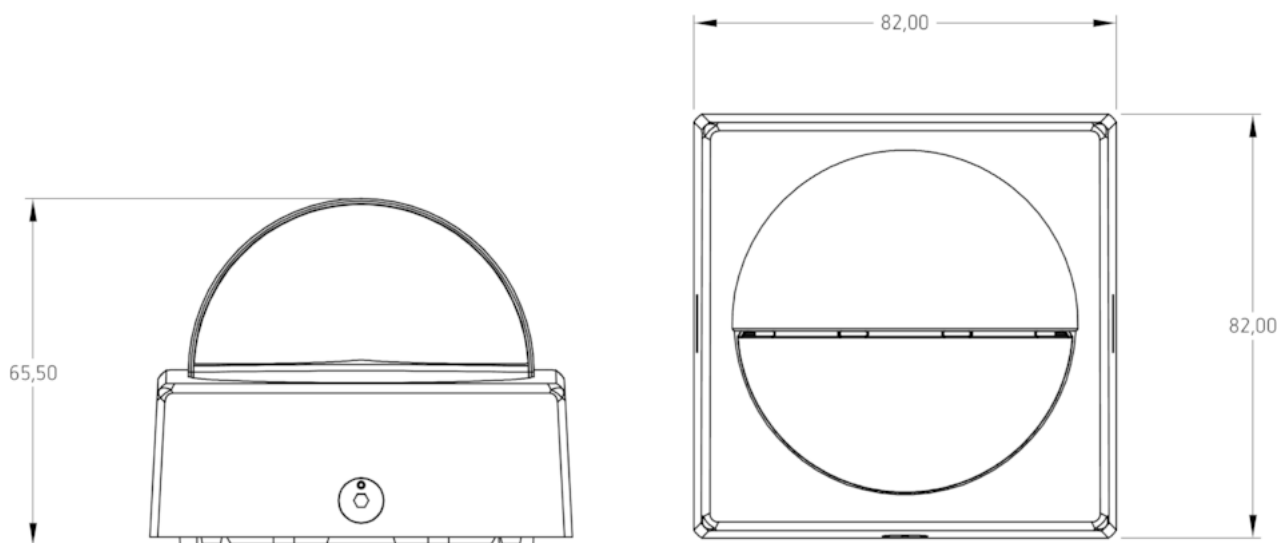

### Connection example

### Detection range

Mounting height (A)	Head on to (r)	Diagonally (t)
2,5 m	5 m	12 m

### Scale drawings