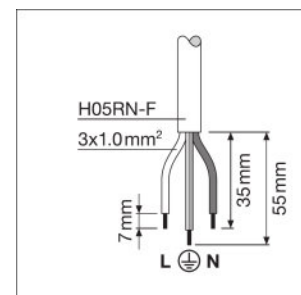

A	B	C	Ø	IP
10W	26	60	5.5	2x M4	0.014+IP
20W	28	80	6.5	2x M5	0.018+IP
30W	28	90	6.5	2x M5	0.021+IP
50W	28	110	6.5	2x M5	0.028+IP