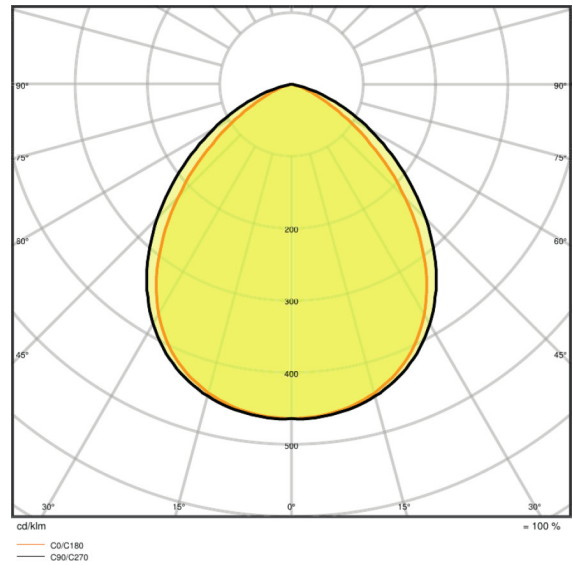

Light Distribution

LDC typ cone