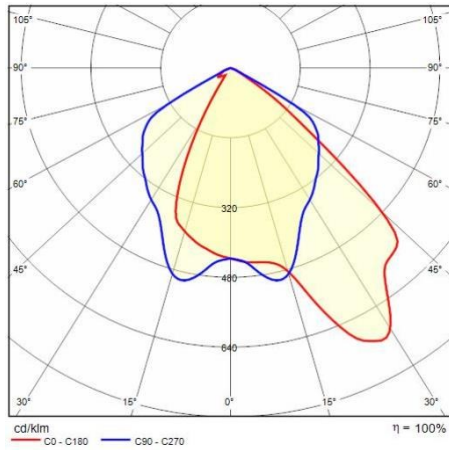

Photometric data

To maintain the regular updating of our products, PERFORMANCE iN LIGHTING reserves the right to make changes without prior notice. For the most up to date information we always recommend you read the latest version published on the website www.performanceinlighting.com. Delivered luminaire lumen outputs and power consumptions, including losses, are subject to a tolerance of +/- 7%, and unless otherwise stated the values apply to an ambient temperature of 25°C. Terms of warranty are available at <https://www.performanceinlighting.com/qr/company/led-warranty>