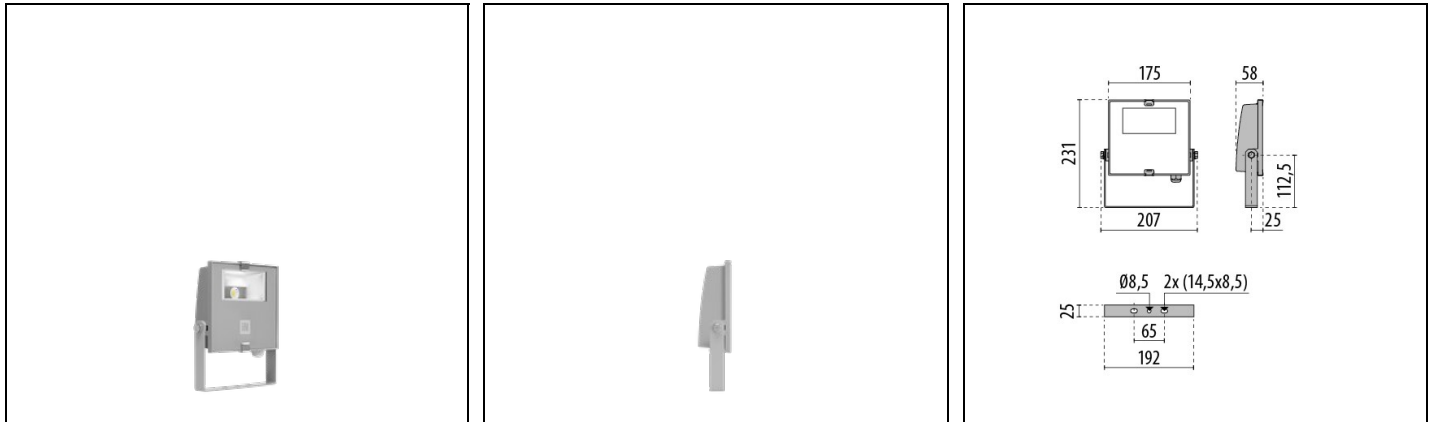

GUPELL ZERO A/W

Part number 06115794

Description

LED floodlight for indoor and outdoor, comprising:

- Die-cast aluminium housing, polyester powder coat finish ISO 9227/12944 - ISO 9223 (C5)
- Extra clear, toughened, flat glass diffuser
- Glazing diffuser permanently sealed to the housing trough high-temperature resistant silicone
- Extra pure polished aluminium reflector
- Stainless steel locking hardware
- Stainless steel locking springs for the glass
- Powder-coated steel tiltable bracket
- Complete with 1 m factory pre-wired cable H05RN-F 3G1 mm²
- Versions of GUPELL ZERO KIT are complete with 0,5 m arm with integrated connection box, suitable for through wiring
- Other colour temperatures (CCT) and colour rendering index (CRI) options available. Consult factory
- Design by GIORGIO LODI

Product data

ETIM Group:	EG000027	ETIM Class:	EC001744
-------------	----------	-------------	----------

General information

Lampholder:	LED	Light source:	LED
Lightsource lumen output [lm]:	1888	Luminaire lumen output [lm]:	1589
Luminaire wattage [W]:	15 W	Luminous efficacy [lm/W]:	106
CRI:	80	Colour temperature [K]:	4000
Colour / Finishing:	GR-94 / Metallic grey / Textured	IP degree of protection:	IP66
IK-J-xxIP:	IK06 1.2J xx3	Protection class:	I
Optic:	A30/W - Asymmetric Wide	Net weight [kg]:	1.26
Overall length [mm]:	207	Overall width [mm]:	231
Overall height [mm]:	58		

Mechanical features

Shape:	Rectangular	Housing material:	Aluminium
Diffuser material:	Glass	Glow wire test [°C]:	650 °C
Frontal exposed area [m ²]:	0.01	Lateral exposed area [m ²]:	0.01
Top exposed area [m ²]:	0.03		