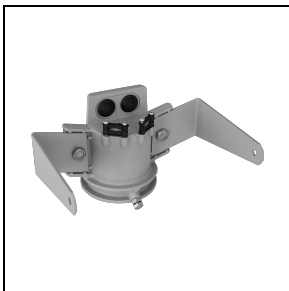

## Mechanical features

Shape:	Rectangular	Housing material:	Aluminium
Diffuser material:	Glass	Glow wire test [°C]:	650 °C
Frontal exposed area [m <sup>2</sup> ]:	0.02	Lateral exposed area [m <sup>2</sup> ]:	0.02
Top exposed area [m <sup>2</sup> ]:	0.06		

## GUELL 1

**14172902**  
Protective grid GUELL 1

**14174220**  
Connection box IP 66

**14173394**  
Wall support 500 mm/19.69° GUELL 1/2  
■ GR-94 / Metallic grey

**14173494**  
Wall support 1000 mm/39.37° GUELL 1/2  
■ GR-94 / Metallic grey

**14453194**  
Single pole top support GUELL 1  
■ GR-94 / Metallic grey

**14453294**  
Double pole top support GUELL 1  
■ GR-94 / Metallic grey