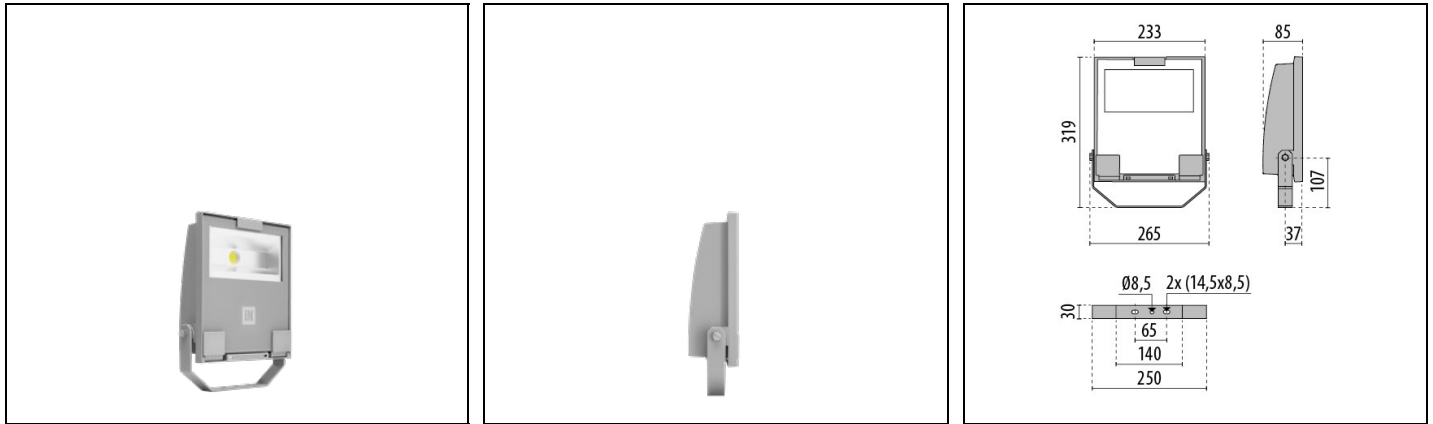

## Description

LED floodlight for indoor and outdoor, comprising:

- Die-cast aluminium housing, polyester powder coat finish ISO 9227/12944 - ISO 9223 (C5)
- Extra clear, toughened, flat glass diffuser
- High-performance polished, oxidised, iridescence-free, aluminium reflector (Al 99.99)
- Anti-ageing custom moulded silicone sealing gasket(s)
- Cable gland M20x1.5 for cables Ø 10- Ø 14 mm
- Stainless steel locking hardware
- Fully integrated stainless steel aluminium spring clips
- Powder-coated steel tiltable bracket
- Openable and maintainable luminaire (future-proof)
- Dimmable ballast available. Consult factory
- Other colour temperatures (CCT) and colour rendering index (CRI) options available. Consult factory
- Design by GIORGIO LODI

## General information

Lampholder:	LED	Light source:	LED
Lightsource lumen output [lm]:	6572	Luminaire lumen output [lm]:	5833
Luminaire wattage [W]:	36 W	Luminous efficacy [lm/W]:	162
CRI:	70	Colour temperature [K]:	5000
Colour / Finishing:	GR-94 / Metallic grey / Textured	IP degree of protection:	IP66
IK-J-xxIP:	IK07 3J xx5	Protection class:	I
Optic:	S/W - Symmetric Wide	Net weight [kg]:	2.52
Overall length [mm]:	265	Overall width [mm]:	319
Overall height [mm]:	85		

## Mechanical features

Shape:	Rectangular	Housing material:	Aluminium
Diffuser material:	Glass	Glow wire test [°C]:	650 °C
Frontal exposed area [m <sup>2</sup> ]:	0.02	Lateral exposed area [m <sup>2</sup> ]:	0.02
Top exposed area [m <sup>2</sup> ]:	0.06		