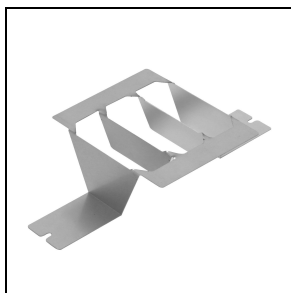

14173020
Louvre GUELL 1 Symmetrical