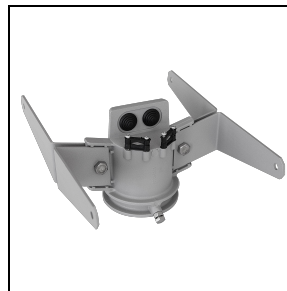

## Description

LED floodlight for indoor and outdoor, comprising:

- Die-cast aluminium housing, polyester powder coat finish ISO 9227/12944 - ISO 9223 (C5)
- Extra clear, toughened, flat glass diffuser
- High-performance polished, oxidised, iridescence-free, aluminium reflector (Al 99.99)
- Anti-ageing custom moulded silicone sealing gasket(s)
- Cable gland M20x1.5 for cables Ø 10- Ø 14 mm
- Stainless steel locking hardware
- Fully integrated stainless steel aluminium spring clips
- Powder-coated steel tiltable bracket
- Openable and maintainable luminaire (future-proof)
- Dimmable ballast available. Consult factory
- Other colour temperatures (CCT) and colour rendering index (CRI) options available. Consult factory
- Design by GIORGIO LODI

## Mechanical features

Shape:	Rectangular	Housing material:	Aluminium
Diffuser material:	Glass	Glow wire test [°C]:	650 °C
Frontal exposed area [m <sup>2</sup> ]:	0.02	Lateral exposed area [m <sup>2</sup> ]:	0.02
Top exposed area [m <sup>2</sup> ]:	0.06		

## GUELL 1

**14172902**  
Protective grid GUELL 1

**14174220**  
Connection box IP 66

**14173394**  
Wall support 500 mm/19.69° GUELL 1/2  
■ GR-94 / Metallic grey

**14173494**  
Wall support 1000 mm/39.37° GUELL 1/2  
■ GR-94 / Metallic grey

**14453194**  
Single pole top support GUELL 1  
■ GR-94 / Metallic grey

**14453294**  
Double pole top support GUELL 1  
■ GR-94 / Metallic grey