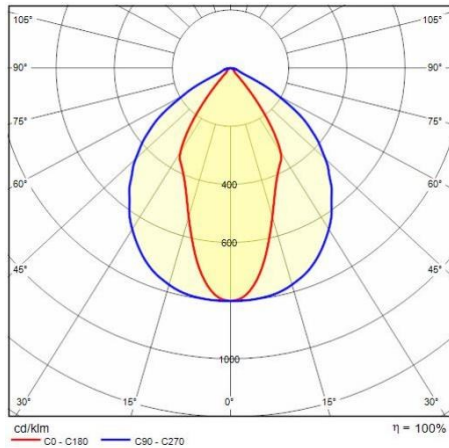

Photometric data