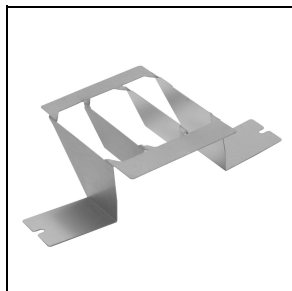

14173120

Louvre GUELL 1 Asymmetrical