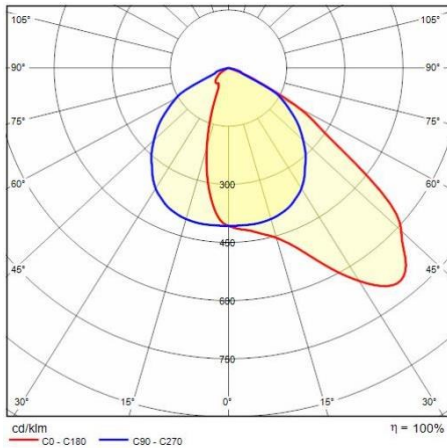

Photometric data