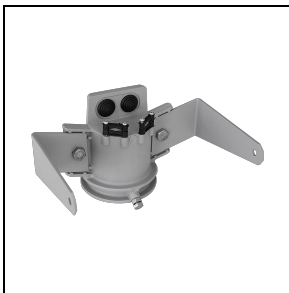

GUELL 1 A/W

Part number 3115064

Description

LED floodlight for indoor and outdoor, comprising:

- Die-cast aluminium housing, polyester powder coat finish ISO 9227/12944 - ISO 9223 (C5)
- Extra clear, toughened, flat glass diffuser
- High-performance polished, oxidised, iridescence-free, aluminium reflector (Al 99.99)
- Anti-ageing custom moulded silicone sealing gasket(s)
- Cable gland M20x1.5 for cables Ø 10- Ø 14 mm
- Stainless steel locking hardware
- Fully integrated stainless steel aluminium spring clips
- Powder-coated steel tiltable bracket
- Openable and maintainable luminaire (future-proof)
- Dimmable ballast available. Consult factory
- Other colour temperatures (CCT) and colour rendering index (CRI) options available. Consult factory
- Design by GIORGIO LODI

Mechanical features

Shape:	Rectangular	Housing material:	Aluminium
Diffuser material:	Glass	Glow wire test [°C]:	650 °C
Frontal exposed area [m ²]:	0.02	Lateral exposed area [m ²]:	0.02
Top exposed area [m ²]:	0.06		

Photometric data

Optional accessories

GUELL 1

14172902
Protective grid GUELL 1

14174220
Connection box IP 66

14173394
Wall support 500 mm/19.69° GUELL 1/2
■ GR-94 / Metallic grey

14173494
Wall support 1000 mm/39.37° GUELL 1/2
■ GR-94 / Metallic grey

14453194
Single pole top support GUELL 1
■ GR-94 / Metallic grey

14453294
Double pole top support GUELL 1
■ GR-94 / Metallic grey

GUELL 1 S/W - GUELL 1 A/W

To maintain the regular updating of our products, PERFORMANCE iN LIGHTING reserves the right to make changes without prior notice. For the most up to date information we always recommend you read the latest version published on the website www.performanceinlighting.com. Delivered luminaire lumen outputs and power consumptions, including losses, are subject to a tolerance of +/- 7%, and unless otherwise stated the values apply to an ambient temperature of 25°C. Terms of warranty are available at <https://www.performanceinlighting.com/gr/company/led-warranty>