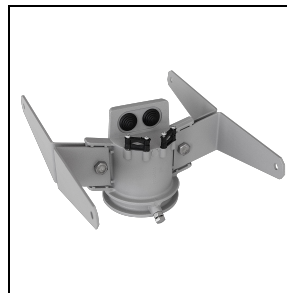

GUELL 1 A/W

Part number 3115064

Description

LED floodlight for indoor and outdoor, comprising:

- Die-cast aluminium housing, polyester powder coat finish ISO 9227/12944 - ISO 9223 (C5)
- Extra clear, toughened, flat glass diffuser
- High-performance polished, oxidised, iridescence-free, aluminium reflector (Al 99.99)
- Anti-ageing custom moulded silicone sealing gasket(s)
- Cable gland M20x1.5 for cables Ø 10- Ø 14 mm
- Stainless steel locking hardware
- Fully integrated stainless steel aluminium spring clips
- Powder-coated steel tiltable bracket
- Openable and maintainable luminaire (future-proof)
- Dimmable ballast available. Consult factory
- Other colour temperatures (CCT) and colour rendering index (CRI) options available. Consult factory
- Design by GIORGIO LODI

Mechanical features

Shape:	Rectangular	Housing material:	Aluminium
Diffuser material:	Glass	Glow wire test [°C]:	650 °C
Frontal exposed area [m ²]:	0.02	Lateral exposed area [m ²]:	0.02
Top exposed area [m ²]:	0.06		

Photometric data

Optional accessories

GUELL 1

14172902
Protective grid GUELL 1

14174220
Connection box IP 66

14173394
Wall support 500 mm/19.69° GUELL 1/2
■ GR-94 / Metallic grey

14173494
Wall support 1000 mm/39.37° GUELL 1/2
■ GR-94 / Metallic grey

14453194
Single pole top support GUELL 1
■ GR-94 / Metallic grey

14453294
Double pole top support GUELL 1
■ GR-94 / Metallic grey

GUELL 1 S/W - GUELL 1 A/W

To maintain the regular updating of our products, PERFORMANCE iN LIGHTING reserves the right to make changes without prior notice. For the most up to date information we always recommend you read the latest version published on the website www.performanceinlighting.com. Delivered luminaire lumen outputs and power consumptions, including losses, are subject to a tolerance of +/- 7%, and unless otherwise stated the values apply to an ambient temperature of 25°C. Terms of warranty are available at <https://www.performanceinlighting.com/gr/company/led-warranty>