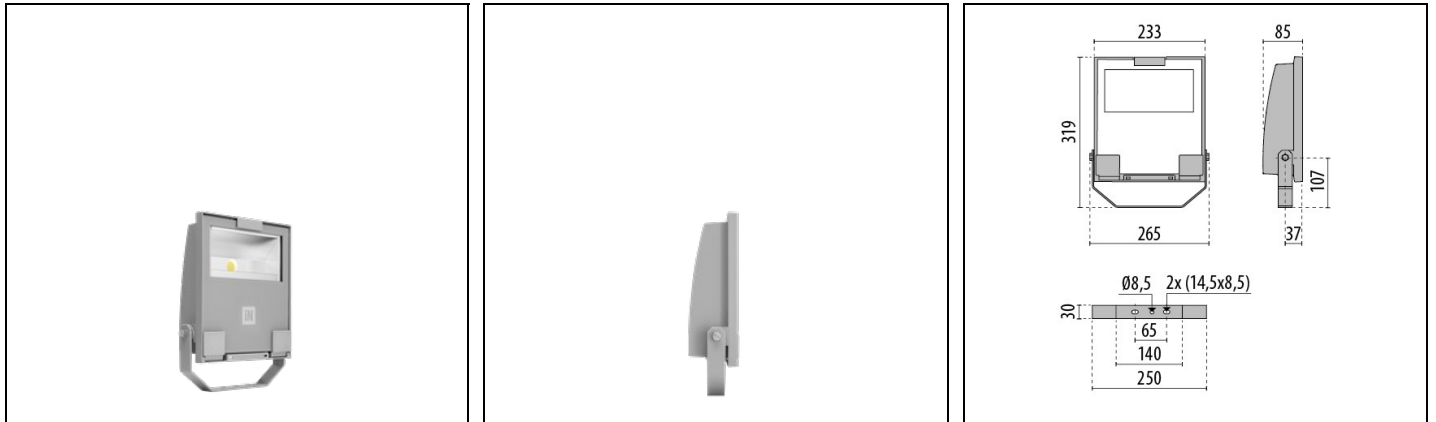

GUELL 1 A/W

Part number 3115064

Description

LED floodlight for indoor and outdoor, comprising:

- Die-cast aluminium housing, polyester powder coat finish ISO 9227/12944 - ISO 9223 (C5)
- Extra clear, toughened, flat glass diffuser
- High-performance polished, oxidised, iridescence-free, aluminium reflector (Al 99.99)
- Anti-ageing custom moulded silicone sealing gasket(s)
- Cable gland M20x1.5 for cables Ø 10- Ø 14 mm
- Stainless steel locking hardware
- Fully integrated stainless steel aluminium spring clips
- Powder-coated steel tiltable bracket
- Openable and maintainable luminaire (future-proof)
- Dimmable ballast available. Consult factory
- Other colour temperatures (CCT) and colour rendering index (CRI) options available. Consult factory
- Design by GIORGIO LODI

Product data

ETIM Group:	EG000027	ETIM Class:	EC001744
-------------	----------	-------------	----------

General information

Lampholder:	LED	Light source:	LED
Lightsource lumen output [lm]:	6074	Luminaire lumen output [lm]:	5112
Luminaire wattage [W]:	36 W	Luminous efficacy [lm/W]:	142
CRI:	80	Colour temperature [K]:	4000
Colour / Finishing:	GR-94 / Metallic grey / Textured	IP degree of protection:	IP66
IK-J-xxIP:	IK07 3J xx5	Protection class:	I
Optic:	A40/W - Asymmetric Wide	Net weight [kg]:	2.472
Overall length [mm]:	265	Overall width [mm]:	319
Overall height [mm]:	85		

Mechanical features

Shape:	Rectangular	Housing material:	Aluminium
Diffuser material:	Glass	Glow wire test [°C]:	650 °C
Frontal exposed area [m ²]:	0.02	Lateral exposed area [m ²]:	0.02
Top exposed area [m ²]:	0.06		