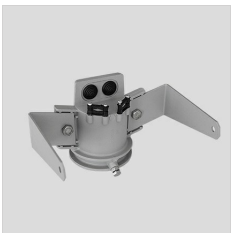

GUELL 1 S/W

Part number	06105494
Lampholder:	LED
Light Source:	LED
Wattage:	53 W
Finish:	GR-94 / Metallic grey / Textured
Insulation class:	I
Degree of protection:	IP66
IK-J-xxIP:	IK07 3J xx5
CRI:	80
Kelvin:	4000
Power factor:	$\text{COS}\phi \geq 0,9$
Optic:	SYMMETRIC WIDE REFLECTOR
Lightsource lumen output:	7276 lm
Luminaire lumen output:	6092 lm
L:	L70
B:	B10
Lifetime:	150000 h
Ta MIN luminaire:	-20°
Ta MAX luminaire:	35°
ULR:	0%
IPEA* (Street Lighting):	A6+
IPEA* (Area Lighting):	A6+
IPEA* (Cycle/Pedestrian Lighting):	A5+
IPEA* (Green Areas):	A5+
IPEA* (Historical Areas):	A9+
Luminous Intensity Class:	G*6

Description

- LED floodlight for indoor and outdoor lighting, comprising:
- Die-cast aluminium housing chemically pre-treated and painted with polyester powder coating
 - Flat tempered glass diffuser
 - Very high performance symmetrical reflector made of 99.99% plated aluminium, polished, oxidised and free of iridescence
 - Anti-aging silicone gasket
 - Cable gland M20x1.5 for cables $\varnothing 10$ - $\varnothing 14$ mm
 - Stainless steel external screws
 - Fully integrated stainless steel aluminium spring clips
 - Powder coated steel bracket
 - On request, versions with dimmable ballast available
 - 3000 K and 5000 K available upon request
 - Photometric data measure according to UNI EN 13032-4 and IES LM-79-08

Photometric data

Technical drawings

OPTIONAL ACCESSORIES

GUELL 1

14172902
Protective grid GUELL 1

14174220
Connection box IP 66

14173394
Wall support 500 mm/19.69" GUELL
1/2

14173494
Wall support 1000 mm/39.37" GUELL
1/2

14453194
Single pole top support GUELL 1

14453294
Double pole top support GUELL 1

GUELL 1 A/W - GUELL 1 S/W

14173294
Soft glass GUELL 1

GUELL 1 S/W

14173020
Louvre GUELL 1 Symmetrical