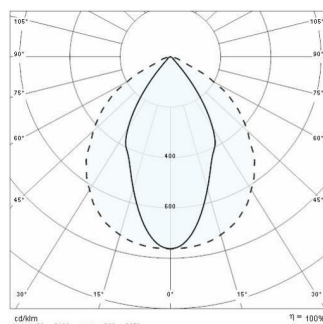

GUELL 1 S/W

Part number	06105494
Lampholder:	LED
Light Source:	LED
Wattage:	53 W
Finish:	GR-94 / Metallic grey / Textured
Insulation class:	I
Degree of protection:	IP66
IK-J-xxIP:	IK07 3J xx5
CRI:	80
Kelvin:	4000
Power factor:	$\text{COS}\phi \geq 0,9$
Optic:	SYMMETRIC WIDE REFLECTOR
Lightsource lumen output:	7276 lm
Luminaire lumen output:	6092 lm
L:	L70
B:	B10
Lifetime:	150000 h
Ta MIN luminaire:	-20°
Ta MAX luminaire:	35°
ULR:	0%
IPEA* (Street Lighting):	A6+
IPEA* (Area Lighting):	A6+
IPEA* (Cycle/Pedestrian Lighting):	A5+
IPEA* (Green Areas):	A5+
IPEA* (Historical Areas):	A9+
Luminous Intensity Class:	G*6

Photometric data

Technical drawings

OPTIONAL ACCESSORIES

GUELL 1

14172902
Protective grid GUELL 1

14174220
Connection box IP 66

14173394
Wall support 500 mm/19.69" GUELL
1/2

14173494
Wall support 1000 mm/39.37" GUELL
1/2