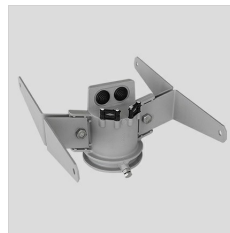

GUELL 1 S/W

Part number	06105494
Lampholder:	LED
Light Source:	LED
Wattage:	53 W
Finish:	GR-94 / Metallic grey / Textured
Insulation class:	I
Degree of protection:	IP66
IK-J-xxIP:	IK07 3J xx5
CRI:	80
Kelvin:	4000
Power factor:	$\text{COS}\phi \geq 0,9$
Optic:	SYMMETRIC WIDE REFLECTOR
Lightsource lumen output:	7276 lm
Luminaire lumen output:	6092 lm
L:	L70
B:	B10
Lifetime:	150000 h
Ta MIN luminaire:	-20°
Ta MAX luminaire:	35°
ULR:	0%
IPEA* (Street Lighting):	A6+
IPEA* (Area Lighting):	A6+
IPEA* (Cycle/Pedestrian Lighting):	A5+
IPEA* (Green Areas):	A5+
IPEA* (Historical Areas):	A9+
Luminous Intensity Class:	G*6

Description

- LED floodlight for indoor and outdoor lighting, comprising:
- Die-cast aluminium housing chemically pre-treated and painted with polyester powder coating
 - Flat tempered glass diffuser
 - Very high performance symmetrical reflector made of 99.99% plated aluminium, polished, oxidised and free of iridescence
 - Anti-aging silicone gasket
 - Cable gland M20x1.5 for cables $\varnothing 10$ - $\varnothing 14$ mm
 - Stainless steel external screws
 - Fully integrated stainless steel aluminium spring clips
 - Powder coated steel bracket
 - On request, versions with dimmable ballast available
 - 3000 K and 5000 K available upon request
 - Photometric data measure according to UNI EN 13032-4 and IES LM-79-08

Photometric data

Technical drawings

OPTIONAL ACCESSORIES

GUELL 1

14172902
Protective grid GUELL 1

14174220
Connection box IP 66

14173394
Wall support 500 mm/19.69" GUELL
1/2

14173494
Wall support 1000 mm/39.37" GUELL
1/2

14453194
Single pole top support GUELL 1

14453294
Double pole top support GUELL 1

GUELL 1 A/W - GUELL 1 S/W

14173294
Soft glass GUELL 1

GUELL 1 S/W

14173020
Louvre GUELL 1 Symmetrical