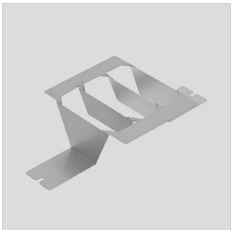

GUELL 1 S/W

Part number	06105494
Lampholder:	LED
Light Source:	LED
Wattage:	53 W
Finish:	GR-94 / Metallic grey / Textured
Insulation class:	I
Degree of protection:	IP66
IK-J-xxIP:	IK07 3J xx5
CRI:	80
Kelvin:	4000
Power factor:	$\text{COS}\phi \geq 0,9$
Optic:	SYMMETRIC WIDE REFLECTOR
Lightsource lumen output:	7276 lm
Luminaire lumen output:	6092 lm
L:	L70
B:	B10
Lifetime:	150000 h
Ta MIN luminaire:	-20°
Ta MAX luminaire:	35°
ULR:	0%
IPEA* (Street Lighting):	A6+
IPEA* (Area Lighting):	A6+
IPEA* (Cycle/Pedestrian Lighting):	A5+
IPEA* (Green Areas):	A5+
IPEA* (Historical Areas):	A9+
Luminous Intensity Class:	G*6

Description

- LED floodlight for indoor and outdoor lighting, comprising:
- Die-cast aluminium housing chemically pre-treated and painted with polyester powder coating
 - Flat tempered glass diffuser
 - Very high performance symmetrical reflector made of 99.99% plated aluminium, polished, oxidised and free of iridescence
 - Anti-aging silicone gasket
 - Cable gland M20x1.5 for cables $\varnothing 10$ - $\varnothing 14$ mm
 - Stainless steel external screws
 - Fully integrated stainless steel aluminium spring clips
 - Powder coated steel bracket
 - On request, versions with dimmable ballast available
 - 3000 K and 5000 K available upon request
 - Photometric data measure according to UNI EN 13032-4 and IES LM-79-08

Photometric data

Technical drawings

OPTIONAL ACCESSORIES

GUELL 1

14172902
Protective grid GUELL 1

14174220
Connection box IP 66

14173394
Wall support 500 mm/19.69" GUELL
1/2

14173494
Wall support 1000 mm/39.37" GUELL
1/2

14453194
Single pole top support GUELL 1

14453294
Double pole top support GUELL 1

GUELL 1 A/W - GUELL 1 S/W

14173294
Soft glass GUELL 1

GUELL 1 S/W

14173020
Louvre GUELL 1 Symmetrical