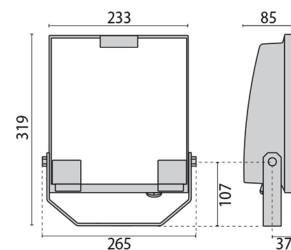

GUELL 1 S/W

Part number	06105494
Lampholder:	LED
Light Source:	LED
Wattage:	53 W
Finish:	GR-94 / Metallic grey / Textured
Insulation class:	I
Degree of protection:	IP66
IK-J-xxIP:	IK07 3J xx5
CRI:	80
Kelvin:	4000
Power factor:	$\text{COS}\phi \geq 0,9$
Optic:	SYMMETRIC WIDE REFLECTOR
Lightsource lumen output:	7276 lm
Luminaire lumen output:	6092 lm
L:	L70
B:	B10
Lifetime:	150000 h
Ta MIN luminaire:	-20°
Ta MAX luminaire:	35°
ULR:	0%
IPEA* (Street Lighting):	A6+
IPEA* (Area Lighting):	A6+
IPEA* (Cycle/Pedestrian Lighting):	A5+
IPEA* (Green Areas):	A5+
IPEA* (Historical Areas):	A9+
Luminous Intensity Class:	G*6

Photometric data

Technical drawings

OPTIONAL ACCESSORIES

GUELL 1

14172902
Protective grid GUELL 1

14174220
Connection box IP 66

14173394
Wall support 500 mm/19.69" GUELL
1/2

14173494
Wall support 1000 mm/39.37" GUELL
1/2