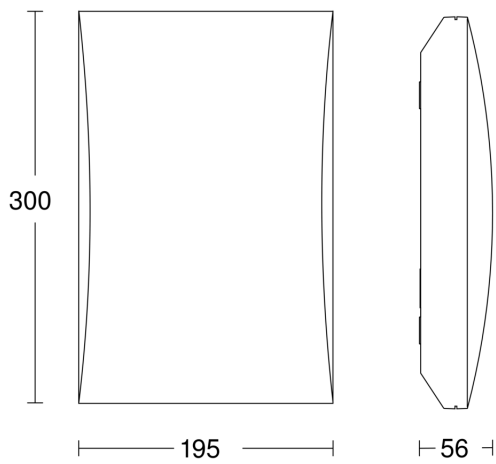

## Technical specifications

Dimensions (L x W x H)	56 x 300 x 195 mm
Mains power supply	220 – 240 V / 50 – 60 Hz
Sensor Technology	Light sensor
Output	4,9 W
Interconnection	No
Slave mode/selectable	No
Lichtstrom Gesamtprodukt	440 lm
Stroboskop-Effekt (SVM)	0,2 SVM
Efficiency	90 lm/W
Gesamtprodukt Effizienz	90 lm/W
Colour temperature	3000 K
Colour variation LED	SDCM3
Colour Rendering Index	= 82
With lamp	Yes, STEINEL LED system
Lamp	LED cannot be replaced
LED life expectancy (max. °C)	50000 h
LED life expectancy (25 °C)	> 60000 h
Drop in luminous flux in accordance with LM80	L70B10
Base	without
LED cooling system	Passive Thermo Control

With motion detector	No
Capability of masking out individual segments	No
Electronic scalability	No
Mechanical scalability	No
Photo-cell controller	Yes
Twilight setting	5 – 200 lx
Basic light level function	No
Soft light start	No
Impact resistance	IK07
IP-rating	IP54
Protection class	II
Ambient temperature	-20 – 40 °C
Housing material	Plastic
Cover material	Plastic, opal
Manufacturer's Warranty	3 years
Einstellungen via: Connect Bluetooth Mesh	Potentiometers
With remote control	No
Installation site	wall, ceiling
PU1, EAN	4007841649715

## Dimension Drawing