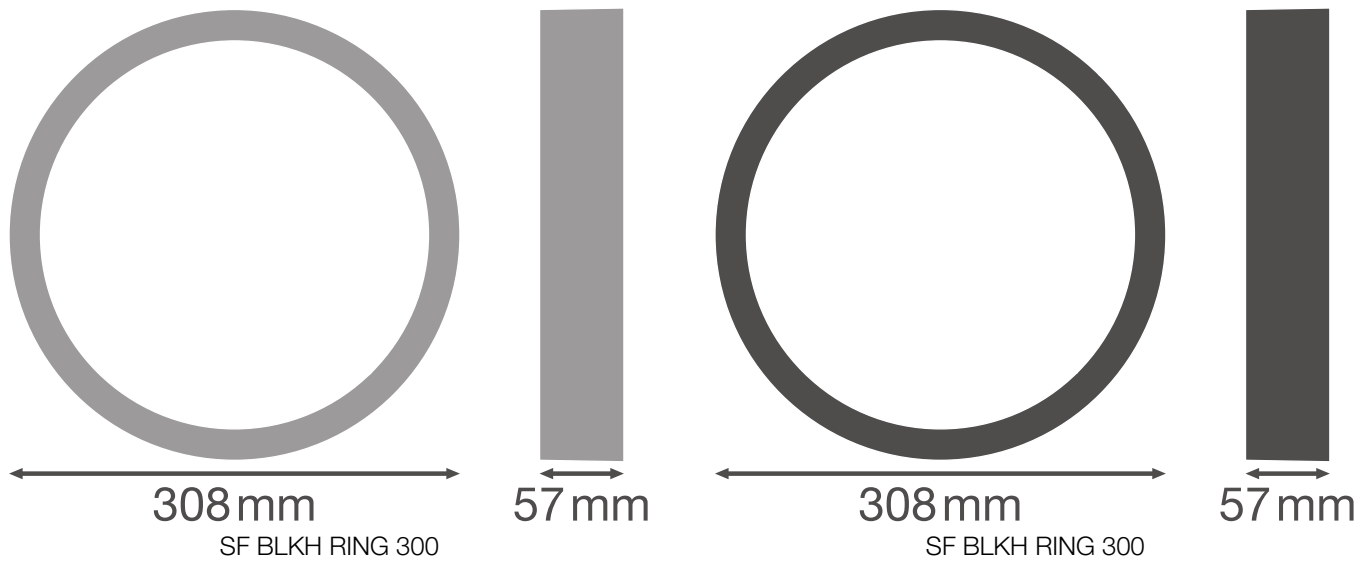

### Product features

- Cover ring for Surface Bulkhead
- Available for 250 mm and 300 mm Bulkhead version
- Available in black and white color
- Impact resistance: IK10

TECHNICAL DATA

Dimensions & Weight

Diameter	308 mm
Height	57.0 mm
Product weight	280.00 g

Materials & Colors

Product color	Black
---------------	-------

Application & Mounting

Mounting location	Luminaire
-------------------	-----------

Certificates & Standards