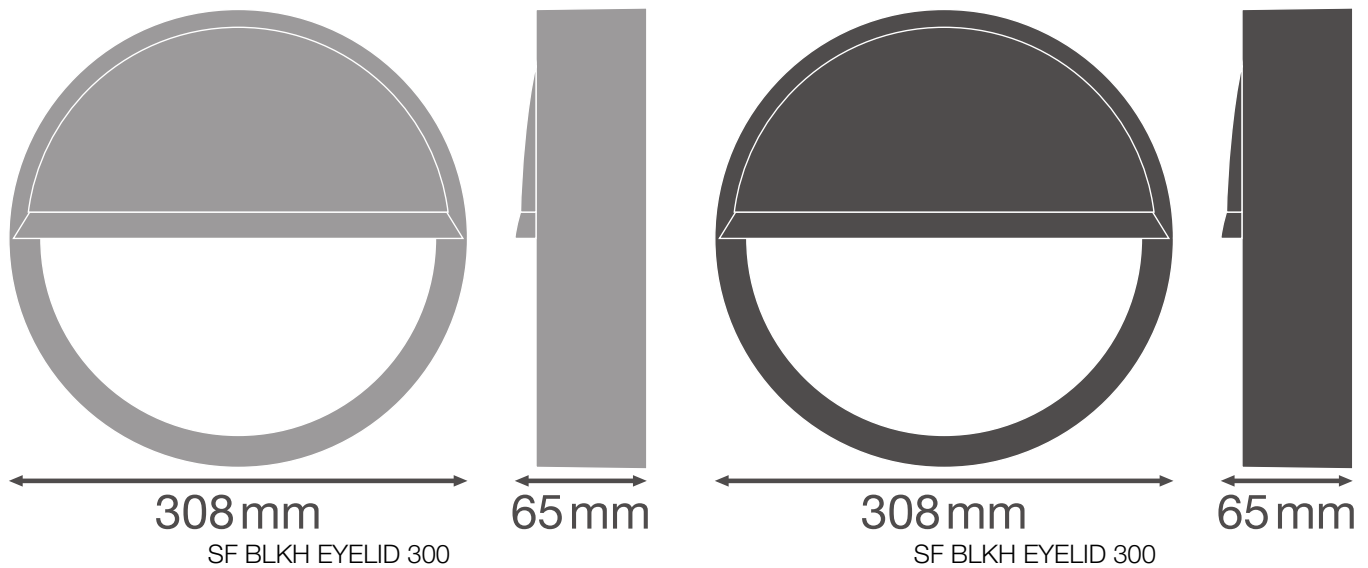

PRODUCT DATASHEET

SF BLKH EYELID 300 BK

SURFACE BULKHEAD EYELID | Attachable half-visor ring (IK10)

Product features

- Eyelid ring for Surface Bulkhead
- Available for 250 mm and 300 mm Bulkhead version
- Available in black and white color
- Impact resistance: IK10

TECHNICAL DATA

Dimensions & Weight

Diameter	308 mm
Height	65 mm
Product weight	280.00 g

Materials & Colors

Product color	Black
Cover material	Polycarbonate (PC)

Application & Mounting

Mounting location	Luminaire
-------------------	-----------

LOGISTICAL DATA

Product code	Packaging unit (Pieces/Unit)	Dimensions (length x width x height)	Gross weight	Volume
4058075375543	Folding box 1	74 mm x 322 mm x 70 mm	385.00 g	1.67 dm ³
4058075375550	Shipping box 8	605 mm x 340 mm x 330 mm	3801.00 g	67.88 dm ³