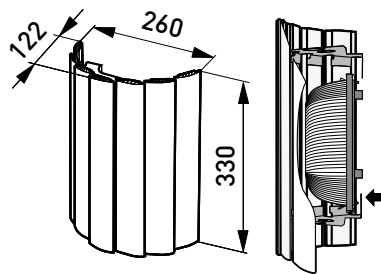

AVH15.10

AVH15.2

AVH15.20

Structure

- Diffuser glass
- Body thermo resistant technical plastic
- Vizor : pine or aspen grill

Mounting

- Wall installation, min. 100 mm from the ceiling
- Not to the ceiling!
- Screw terminal block 2x1,5 mm² -o

AVH15

AVH15.1

AVH15.2

E number	Type	Product name	Base	Kg	Additional information
Sauna luminaire					
41 171 42	AVH15	1x30/60W C35/E14 IP44, ta125 °C	E14	0,5	
Sauna luminaire with pine grill for wall mounting					
41 171 43	AVH15.1	1x30/60W C35/E14 IP44, ta125 °C	E14	1,2	
Sauna luminaire with aspen grill for wall mounting					
41 170 16	AVH15.10	1x30/60W C35/E14 IP44, ta125 °C	E14	1,2	
Sauna luminaire with pine grill for corner mounting					
41 171 45	AVH15.2	1x30/60W C35/E14 IP44, ta125 °C	E14	1,3	
Sauna luminaire with aspen grill for corner mounting					
41 170 17	AVH15.20	1x30/60W C35/E14 IP44, ta125 °C	E14	1,3	