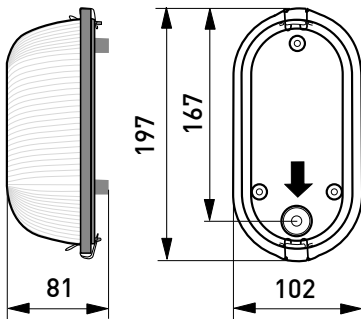

AVH15.10

AVH15.2

AVH15.20

Structure

- Diffuser glass
- Body thermo resistant technical plastic
- Vizor : pine or aspen grill

Mounting

- Wall installation, min. 100 mm from the ceiling
- Not to the ceiling!
- Screw terminal block 2x1,5 mm² -o

AVH15

AVH15.1

AVH15.2

E number	Type	Product name	Base	Kg	Additional information
Sauna luminaire					
41 171 42	AVH15	1x30/60W C35/E14 IP44, ta125 °C	E14	0,5	
Sauna luminaire with pine grill for wall mounting					
41 171 43	AVH15.1	1x30/60W C35/E14 IP44, ta125 °C	E14	1,2	
Sauna luminaire with aspen grill for wall mounting					
41 170 16	AVH15.10	1x30/60W C35/E14 IP44, ta125 °C	E14	1,2	
Sauna luminaire with pine grill for corner mounting					
41 171 45	AVH15.2	1x30/60W C35/E14 IP44, ta125 °C	E14	1,3	
Sauna luminaire with aspen grill for corner mounting					
41 170 17	AVH15.20	1x30/60W C35/E14 IP44, ta125 °C	E14	1,3	