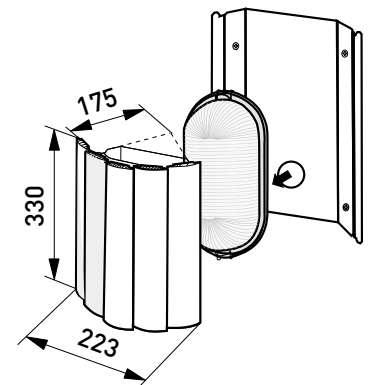

AVH15.10

AVH15.2

AVH15.20

Structure

- Diffuser glass
- Body thermo resistant technical plastic
- Vizor : pine or aspen grill

Mounting

- Wall installation, min. 100 mm from the ceiling
- Not to the ceiling!
- Screw terminal block 2x1,5 mm² -o

AVH15

AVH15.1

AVH15.2

E number	Type	Product name	Base	Kg	Additional information
Sauna luminaire					
41 171 42	AVH15	1x30/60W C35/E14 IP44, ta125 °C	E14	0,5	
Sauna luminaire with pine grill for wall mounting					
41 171 43	AVH15.1	1x30/60W C35/E14 IP44, ta125 °C	E14	1,2	
Sauna luminaire with aspen grill for wall mounting					
41 170 16	AVH15.10	1x30/60W C35/E14 IP44, ta125 °C	E14	1,2	
Sauna luminaire with pine grill for corner mounting					
41 171 45	AVH15.2	1x30/60W C35/E14 IP44, ta125 °C	E14	1,3	
Sauna luminaire with aspen grill for corner mounting					
41 170 17	AVH15.20	1x30/60W C35/E14 IP44, ta125 °C	E14	1,3	