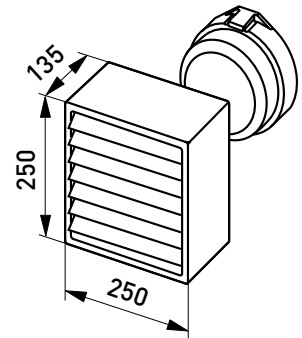

AVH11

Structure

- Diffuser glass
- Body thermo resistant polyester
- Reflector aluminium
- Vizor : pine grill

Mounting

- Wall installation, min. 100 mm from the ceiling
- Not to the ceiling!
- Screw terminal block 2x1,5 mm² -o

AVH11.1

AVH11.2

AVH11

AVH11.1

AVH11.2

E number	Type	Product name	Base	Kg	Additional information
Sauna luminaire					
41 171 38	AVH11	1x60W A60/E27 IP44, ta125 °C	E27	1,2	
Sauna luminaire with pine grill for recessed wall mounting					
41 171 41	AVH11.1	1x60W A60/E27 IP44, ta125 °C	E27	2,2	
Sauna luminaire with pine grill for wall mounting					
41 171 44	AVH11.2	1x40/60W A60/E27 IP44, ta125 °C	E27	2,0	