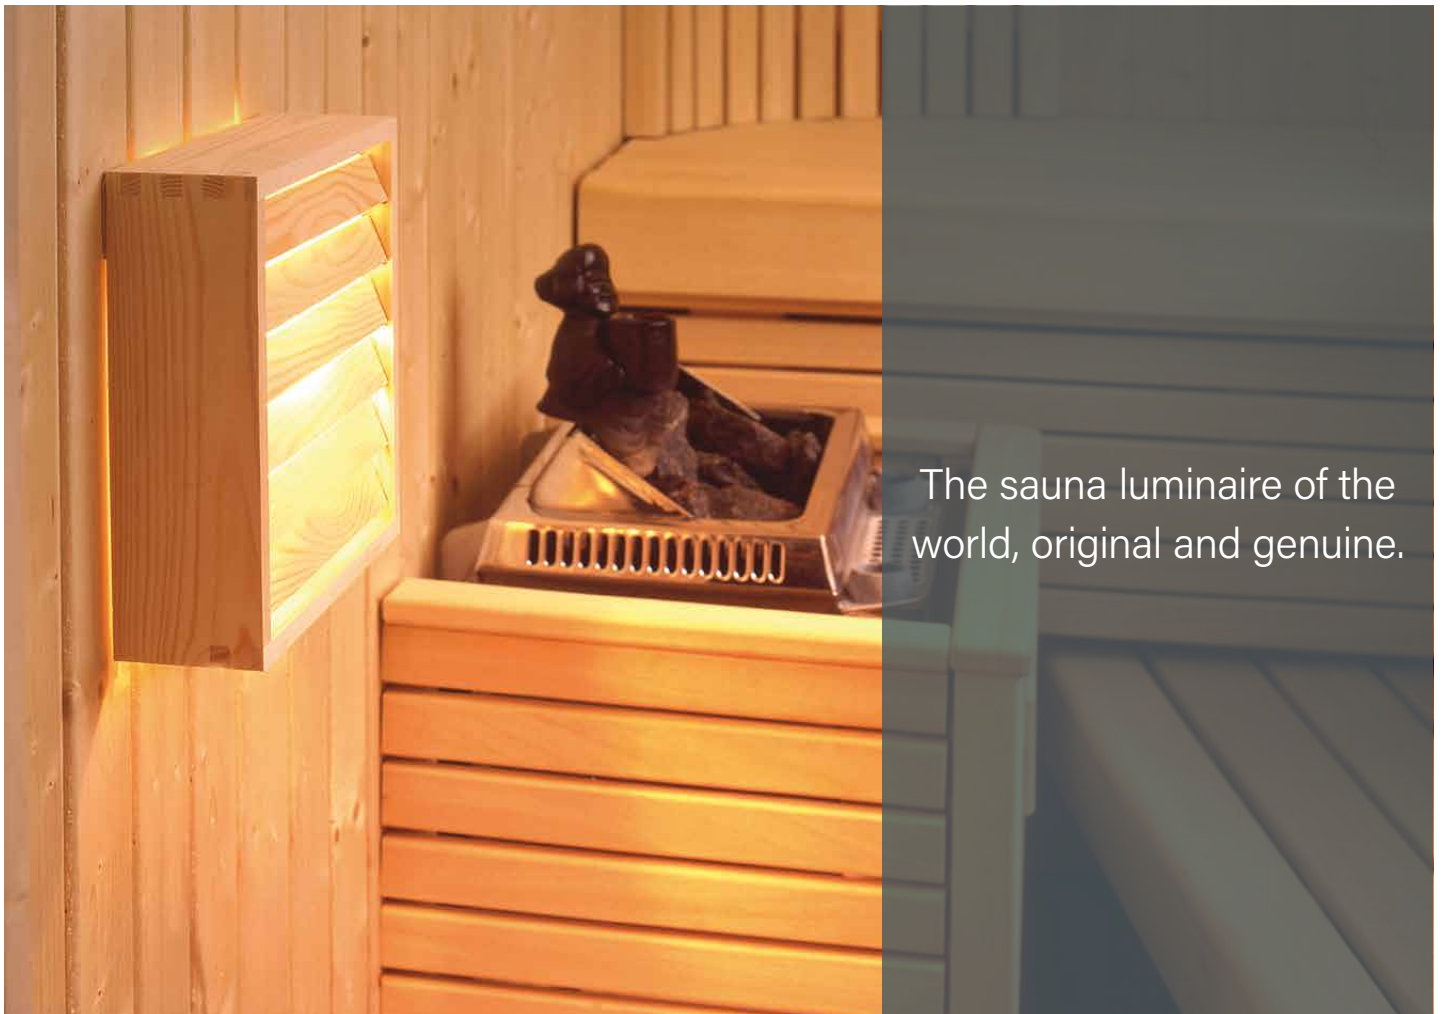

AVH11.2

AVH11

AVH11 luminaires are designed especially for private saunas. It can also be used in locations where a durable basic luminaire is required.

The sauna luminaire of the world, original and genuine.