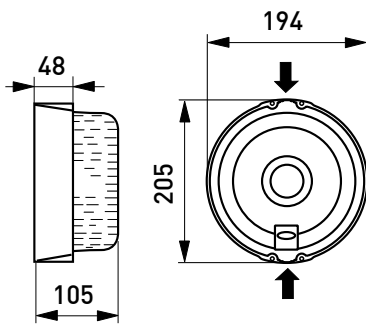

AVH11

Structure

- Diffuser glass
- Body thermo resistant polyester
- Reflector aluminium
- Vizor : pine grill

Mounting

- Wall installation, min. 100 mm from the ceiling
- Not to the ceiling!
- Screw terminal block 2x1,5 mm² -o

AVH11.1

AVH11.2

AVH11

AVH11.1

AVH11.2

E number	Type	Product name	Base	Kg	Additional information
Sauna luminaire					
41 171 38	AVH11	1x60W A60/E27 IP44, ta125 °C	E27	1,2	
Sauna luminaire with pine grill for recessed wall mounting					
41 171 41	AVH11.1	1x60W A60/E27 IP44, ta125 °C	E27	2,2	
Sauna luminaire with pine grill for wall mounting					
41 171 44	AVH11.2	1x40/60W A60/E27 IP44, ta125 °C	E27	2,0	