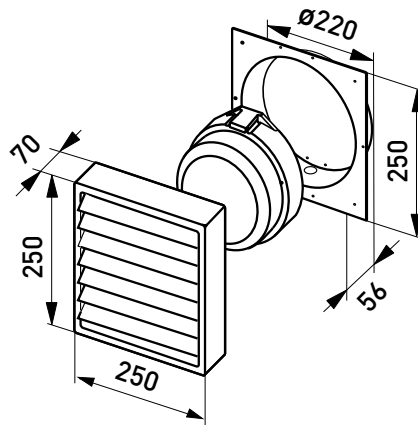

Structure

- Diffuser glass
- Body thermo resistant polyester
- Reflector aluminium
- Vizor : pine grill

Mounting

- Wall installation, min. 100 mm from the ceiling
- Not to the ceiling!
- Screw terminal block 2x1,5 mm² -o

AVH11

AVH11.1

AVH11.2

E number	Type	Product name	Base	Kg	Additional information
Sauna luminaire					
41 171 38	AVH11	1x60W A60/E27 IP44, ta125 °C	E27	1,2	
Sauna luminaire with pine grill for recessed wall mounting					
41 171 41	AVH11.1	1x60W A60/E27 IP44, ta125 °C	E27	2,2	
Sauna luminaire with pine grill for wall mounting					
41 171 44	AVH11.2	1x40/60W A60/E27 IP44, ta125 °C	E27	2,0