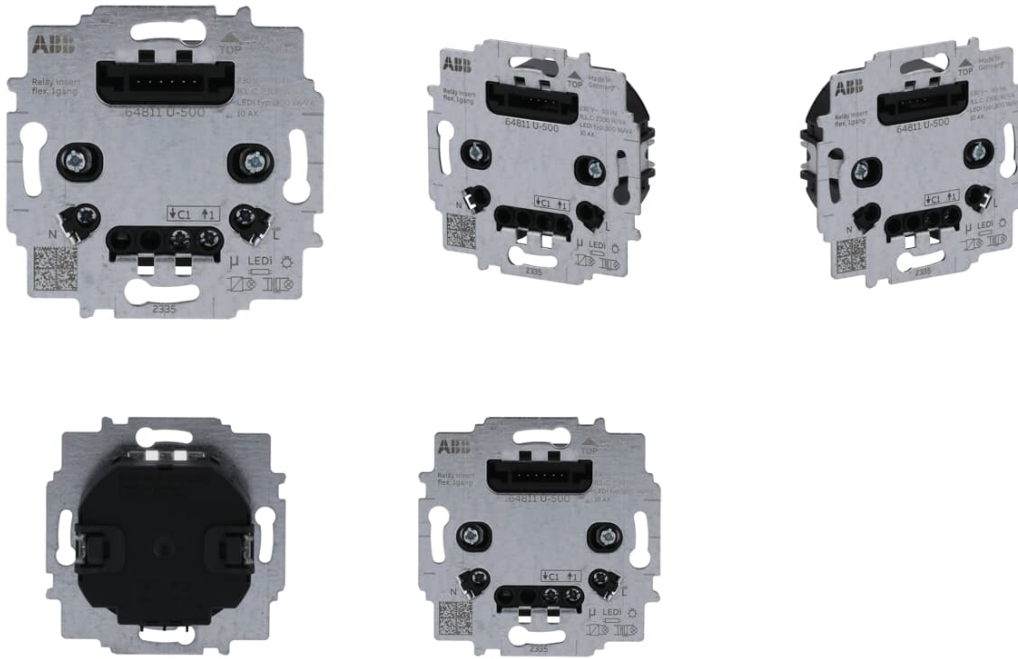

Categories

Products > Low Voltage Products and Systems > Building and Home Automation Solutions > free@home > Lighting Control

Products > Low Voltage Products and Systems > Building and Home Automation Solutions > free@home > Standard Outputs

Products > Low Voltage Products and Systems > Wiring Accessories - Light Switch Ranges > Flush Mounted Inserts > Electronic Inserts

360°