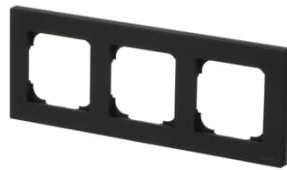

ABB2CLA201860A1001	Insert for Rj45 1 gang - Platform 8100	2018.6	1	piece
ABB2CLA851810A1501	Cover plate For data connection housing 1 gang Black - Sky Niessen	8518.1 NS	1	piece
ABB2CLA851820A1501	Cover plate For data connection housing 2 gang Black - Sky Niessen	8518.2 NS	1	piece
ABB2CLA856020A1501	Cover plate Without imprint for Dimmer Turn button Black - Sky Niessen	8560.2 NS	1	piece
ABB2CLA858500A1501	Cover USB charger Black - 8585 NS Sky Niessen		1	piece

Categories

Products > Low Voltage Products and Systems > Building and Home Automation Solutions > free@home > User Operation > Frames

Products > Low Voltage Products and Systems > Building and Home Automation Solutions > KNX > User Operation > Frames

Products > Low Voltage Products and Systems > Wiring Accessories - Light Switch Ranges > Frames

360°

ABB
Eco
Solutions™