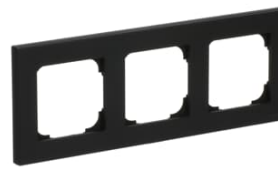

ABB2CLA201860A1001	Insert for Rj45 1 gang - Platform 8100	2018.6	1	piece
ABB2CLA851810A1501	Cover plate For data connection housing 1 gang Black - Sky Niessen	8518.1 NS	1	piece
ABB2CLA851820A1501	Cover plate For data connection housing 2 gang Black - Sky Niessen	8518.2 NS	1	piece
ABB2CLA856020A1501	Cover plate Without imprint for Dimmer Turn button Black - Sky Niessen	8560.2 NS	1	piece
ABB2CLA858500A1501	Cover USB charger Black - 8585 NS Sky Niessen		1	piece

Categories

Products > Low Voltage Products and Systems > Building and Home Automation Solutions > free@home > User Operation > Frames

Products > Low Voltage Products and Systems > Building and Home Automation Solutions > KNX > User Operation > Frames

Products > Low Voltage Products and Systems > Wiring Accessories - Light Switch Ranges > Frames

360°

ABB
Eco
Solutions™