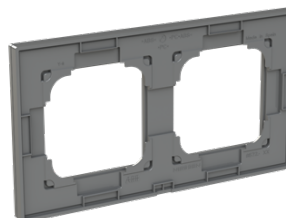

ABB2CLA201860A1001	Insert for Rj45 1 gang - Platform 8100	2018.6	1	piece
ABB2CLA851810A1501	Cover plate For data connection housing 1 gang Black - Sky Niessen	8518.1 NS	1	piece
ABB2CLA851820A1501	Cover plate For data connection housing 2 gang Black - Sky Niessen	8518.2 NS	1	piece
ABB2CLA856020A1501	Cover plate Without imprint for Dimmer Turn button Black - Sky Niessen	8560.2 NS	1	piece
ABB2CLA858500A1501	Cover USB charger Black - 8585 NS Sky Niessen	8585 NS	1	piece

Categories

Products > Low Voltage Products and Systems > Building and Home Automation Solutions > free@home > User Operation > Frames

Products > Low Voltage Products and Systems > Building and Home Automation Solutions > KNX > User Operation > Frames

Products > Low Voltage Products and Systems > Wiring Accessories - Light Switch Ranges > Frames

ABB
Eco
Solutions™