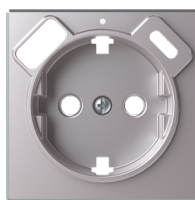

### Cover USB charger Without imprint Silver - Sky Niessen

---

**General Information**

<b>Extended Product Type:</b>	8588.4 PL
<b>Product ID:</b>	2CLA858840A1301
<b>EAN:</b>	8427238272702
<b>Catalog Description:</b>	Cover USB charger Without imprint Silver - Sky Niessen
<b>Long Description:</b>	Color: Silver Cover plate for Schuko w/ USB socket outlet code: 8188.4
<b>Display Name:</b>	8588.4 PL

---

**Installation**

<b>Instructions and Manuals:</b>	2CLX850009A1001
<b>Type of Fastening:</b>	Screw

---

**Environmental**

Degree of Protection: IP20