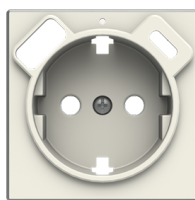

PRODUCT-DETAILS

8588.4 BE

Cover USB charger Without imprint White - Sky Essence

General Information

Extended Product Type:	8588.4 BE
Product ID:	2CLA858840A5101
EAN:	8427238272757
Catalog Description:	Cover USB charger Without imprint White - Sky Essence
Long Description:	Color: Soft White Cover plate for Schuko w/ USB socket outlet code: 8188.4
Display Name:	8588.4 BE

Installation

Instructions and Manuals:	2CLX850009A1001
Type of Fastening:	Screw

Environmental

Degree of Protection: IP20

Technical

Data Sheet, Technical Information: 9AKK107046A0356

Application: Socket outlet

Number of Batteries: 0

Design

Design Range: Sky Essence

Surface Finishing: Untreated
Glossy

Material: Plastic
Thermoplastic

Legend: Without imprint

Color: White

Dimensions