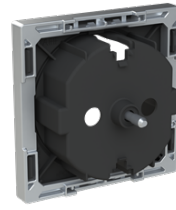

Categories

Products > Low Voltage Products and Systems > Wiring Accessories - Light Switch Ranges > Cover Plates and Control Elements > Socket Outlets

ABB
Eco
Solutions™