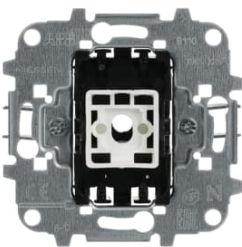

2CLA890140A1001	Cover plate Characters 0 and 1 for Switch/push button, Single rocker White - Alba	8901.4 BT	1	piece
2CLA890140A1501	Cover plate Characters 0 and 1 for Switch/push button, Single rocker Black - Alba	8901.4 NT	1	piece
2CLA890140A1101	Cover plate Characters 0 and 1 for Switch/push button, Single rocker White - Alba	8901.4 BL	1	piece
2CLA890130A1101	Cover plate Without imprint for Switch/push button, Single rocker White - Alba	8901.3 BL	1	piece
2CLA890139A1501	Rocker None for Switch/push button, One-part rocker Black - Alba Infinity	8901.39 NT	1	piece
2CLA890139A1101	Rocker None for Switch/push button, One-part rocker White - Alba Infinity	8901.39 BL	1	piece
2CLA890139A1001	Rocker None for Switch/push button, One-part rocker White - Alba Infinity	8901.39 BT	1	piece
2CLA890139A1801	Rocker None for Switch/push button, One-part rocker Grey - Alba Infinity	8901.39 GR	1	piece

Categories

Products > Low Voltage Products and Systems > Wiring Accessories - Light Switch Ranges > Flush Mounted Inserts > Mechanical Inserts