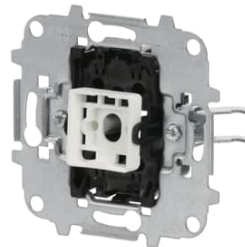

2CLA890140A1001	Cover plate Characters 0 and 1 for Switch/push button, Single rocker White - Alba	8901.4 BT	1	piece
2CLA890140A1501	Cover plate Characters 0 and 1 for Switch/push button, Single rocker Black - Alba	8901.4 NT	1	piece
2CLA890140A1101	Cover plate Characters 0 and 1 for Switch/push button, Single rocker White - Alba	8901.4 BL	1	piece
2CLA890130A1101	Cover plate Without imprint for Switch/push button, Single rocker White - Alba	8901.3 BL	1	piece
2CLA890139A1501	Rocker None for Switch/push button, One-part rocker Black - Alba Infinity	8901.39 NT	1	piece
2CLA890139A1101	Rocker None for Switch/push button, One-part rocker White - Alba Infinity	8901.39 BL	1	piece
2CLA890139A1001	Rocker None for Switch/push button, One-part rocker White - Alba Infinity	8901.39 BT	1	piece
2CLA890139A1801	Rocker None for Switch/push button, One-part rocker Grey - Alba Infinity	8901.39 GR	1	piece

Categories

Products > Low Voltage Products and Systems > Wiring Accessories - Light Switch Ranges > Flush Mounted Inserts > Mechanical Inserts