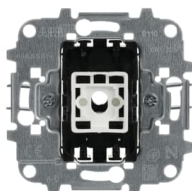

### Insert Intermediate switch for 1 rocker, LED exchangeable/ 10 A

---

**General Information**

<b>Extended Product Type:</b>	8110
<b>Product ID:</b>	2CLA811000A1001
<b>EAN:</b>	8427238016481
<b>Catalog Description:</b>	Insert Intermediate switch for 1 rocker, LED exchangeable/ 10 A
<b>Long Description:</b>	<p>Rated voltage: 110 - 250 Vac          Rated current: 10AX          Screwless terminals          Included: fixing claws          Optional: locator LED lamp 6192 BL (230 Vac)          Rocker code: 8901, 8901.2, 8901.3, 8901.4, 8501, 8501.2, 8501.3, 8501.4, 8601, 8601.3, 8401, 8401.2, 8401.3, 8401.4, 8201, 8201.2, 8201.3, 8201.4, 8201.9</p>
<b>Display Name:</b>	8110

---

**Installation**

<b>Instructions and Manuals:</b>	2CLX810109A1001
<b>Mounting Type:</b>	Flush Mounted
<b>Type of Fastening:</b>	Screw

---