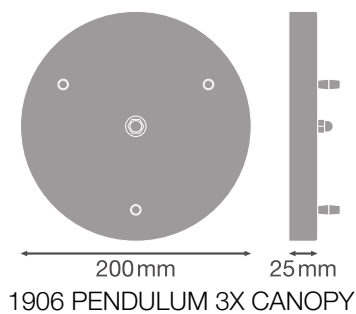

Diameter	200,0 mm
Height	25.0 mm
Product weight	525.00 g

Materials & Colors

Product color	Black
---------------	-------

Application & Mounting

Ambient temperature range	-20...+40 °C
Replaceable light source	No

LOGISTICAL DATA

Product code	Packaging unit (Pieces/Unit)	Dimensions (length x width x height)	Gross weight	Volume
4058075274488	Folding box 1	74 mm x 206 mm x 238 mm	623.00 g	3.63 dm ³
4058075274495	Shipping box 4	309 mm x 216 mm x 254 mm	2680.00 g	16.95 dm ³