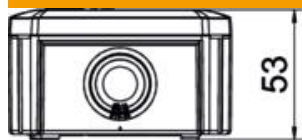

### Master data

Item number	2007464
Type	T 40 SW
Description 1	Junction box
Description 2	with entries
Manufacturer	OBO
Dimension	90x90x52
Colour	Graphite black; RAL 9011
Material	Polypropylene
Smallest sales unit	5
Unit of quantity	Piece
Weight	7 kg
Weight unit	kg/100 pc.
CO2 Footprint (GWP) Cradle-to-Gate	0,2733 kg CO2e / 1 Piece

### Dimensions

Length	90 mm
Width	90 mm
Height	52 mm