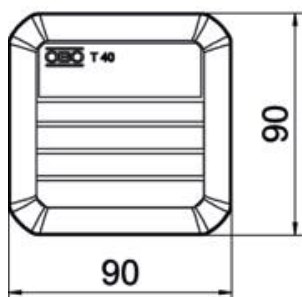

### Master data

Item number	2007464
Type	T 40 SW
Description 1	Junction box
Description 2	with entries
Manufacturer	OBO
Dimension	90x90x52
Colour	Graphite black; RAL 9011
Material	Polypropylene
Smallest sales unit	5
Unit of quantity	Piece
Weight	7 kg
Weight unit	kg/100 pc.
CO2 Footprint (GWP) Cradle-to-Gate	0,2733 kg CO2e / 1 Piece

### Dimensions

Length	90 mm
Width	90 mm
Height	52 mm

### Technical data

Expandable	yes
No. of entries	7
Type of entry	Plug-in seal
Type of entry	Cable
Type of housing penetration	Cuttable stepped membrane
Measured insulation voltage $V_i$	500 V
Cover	Not transparent
Cover fastening	Locking
Entry from rear	yes
Entries	7 x M25
Explosion-tested version	no
Flame-resistant	acc. to VDE 0471/DIN 695 Part 2-1, test temperature 650°C
Shape	Square
Maintain electrical functions	Without
For Ex zone	Without
For Ex zone gas	Without
For Ex zone dust	Without
Fibre-glass reinforced	no
Halogen-free	yes
Clear internal dimensions	77x77x46 mm
With screening	no
with lid	yes
Mounting type	Wall/ceiling mounting
Nominal cross-section, min.	4 mm <sup>2</sup>
Nominal voltage	500 V
Sealable	no
Protection rating	IP56
Protection rating IK code	IK07.
Permitted temperature range, max.	60 °C
Permitted temperature range, min.	-5 °C