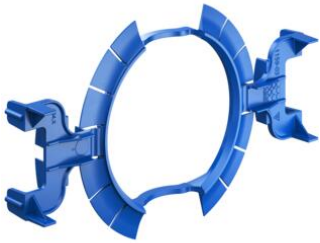

Plaster-free installation with KLEMMFIX®

KLEMMFIX® for one-gang and one-gang junction boxes

- for the pre-fixing of flush-mounting boxes without plaster
- in openings made with a diamond grinding crown Ø 82 mm
- can be used with the UP-PLUS one-gang boxes 1055/1056-04 and one-gang junction boxes 1555/1556-04 as well as with the air-tight flush-mounting ECON® 10 1055/1056-21 one-gang boxes and ECON® 15 1555/1556-21 one-gang junction boxes

Order number:	1159-03
EAN:	4013456551503
Cut hole Ø	82 mm
with depth stop	Yes
Packaging inner/dispatch	25/250

The KLEMMFIX® system saves up to 50% installation time compared to the conventional installation of flush-mounting boxes with plaster. KLEMMFIX® fixes the box securely in the wall before plastering and holds it in position. No plaster, quick cement or similar is required. You no longer need to clean your tools after use. The possible health hazard caused by the use of chemicals is avoided. Storage conditions such as frost, heat, shelf life, etc. do not have to be taken into account either.

- For fitting boxes without plaster
- For all common bricks such as lime sand brick, cellular concrete, lightweight concrete, vertically perforated bricks with and without filling
- Secure, clean and time-saving
- Alignment and secure mounting even before plastering
- Can also be used at sub-zero temperatures
- By plastering the wall and allowing the plaster to penetrate into the lamella ring around the box, the box is finally and permanently fixed.
- Not applicable when using clay or thin plaster