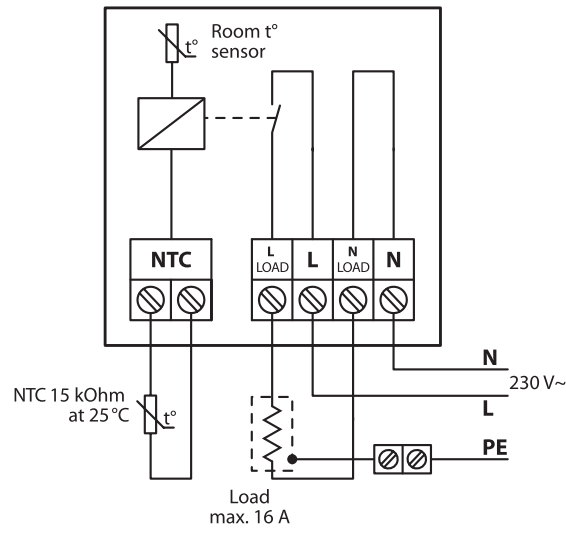

Connection scheme