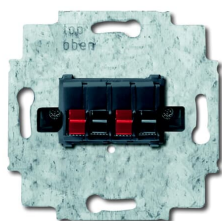

### General Information

Extended Product Type	0248/05-101
Product ID	2CKA000230A0404
EAN	4011395136805
Catalog Description	0248/05-101 USB connection box Flush-mounted installation boxes and inserts Anthracite
Long Description	With screwless terminals (with screw-type terminals on the back). With 4 terminals. Cable cross-section max. 10 mm <sup>2</sup> . Polarity is indicated by color. With claw.

### Technical

Application	Loudspeaker connection
Product Range	Flush-mounted installation boxes and inserts
Mounting Type	Flush Mounted
Type of Fastening	Mounting with Claw Mounting with Screw
Type of Indicator	Without indication field
Outlet Orientation	Straight
Surface Finishing	Surface protection: Untreated Surface finishing: Matt
Material	Material quality: Thermoplastic Material: Plastic
RAL Number	RAL 9005 - Jet Black
Color	Anthracite
Number of Batteries	0