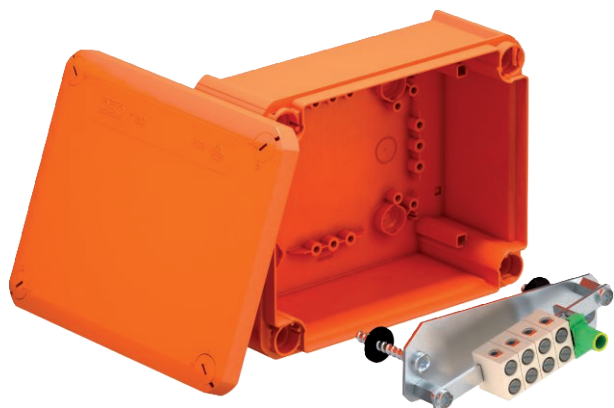

Technical data sheet

FireBox T160E with internal fastening

Item no. 7205524

Halogen-free junction box, approved for the maintenance of electrical functionality according to DIN 4102 Part 12. Maintenance of electrical functionality classes E30 to E90.

Colour: Pastel orange.

Including pre-mounted connection unit made of high temperature-resistant special ceramic and labelled protective conductor terminal. Supplied with fire protection screw ties for anchorless fastening.

Nominal cross-section of power cable: Max. 10 mm²

Maximum of two 4 mm² rigid copper cables per terminal.

High protection rating IP66, impact resistance class IK06.

Details on the cable types and manufacturers can be found in the general construction test certificate of the material testing institute NRW, Erwitte.

E30 E90 IP 66 E60

PP Polypropylene

Additional product text, instruction
Number of terminals including protective conductor terminal
Internal clearance: 176x135x67 mm

Master data

Item no.	7205524
Type	T 160 E 10-5
Description 1	Junction box
Description 2	for function maintenance
Dimension	190x150x77
Colour	Pastel orange
RAL number	2003
Material	Polypropylene
Material symbol	PP
Smallest sales unit (VG)	1,00 Piece
Weight	48,70 kg/100 pc.