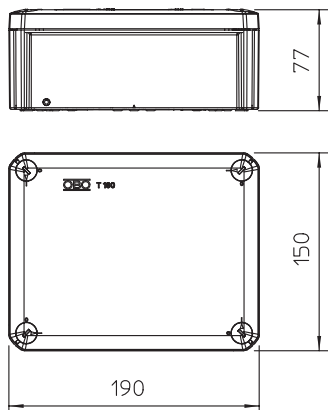

Nominal cross-section of power cable: Max. 10 mm²

Maximum of two 4 mm² rigid copper cables per terminal.

High protection rating IP66, impact resistance class IK06.

Details on the cable types and manufacturers can be found in the general construction test certificate of the material testing institute NRW, Erwitte.

E30 E90 IP 66 E60

PP Polypropylene

Additional product text, instruction
Number of terminals including protective conductor terminal
Internal clearance: 176x135x67 mm

Master data

Item no.	7205524
Type	T 160 E 10-5
Description 1	Junction box
Description 2	for function maintenance
Dimension	190x150x77
Colour	Pastel orange
RAL number	2003
Material	Polypropylene
Material symbol	PP
Smallest sales unit (VG)	1,00 Piece
Weight	48,70 kg/100 pc.

Technical data

Length	190,00 mm
Width	150,00 mm
Height	77,00 mm
Clear internal dimensions	176x135x67 mm
Expandable	<input type="checkbox"/>
No. of entries	8,00
Number of terminals	5,00
Type of housing penetration	Pre-marking
Measured insulation voltage Vi	690,00 V
Equipment	Terminal
Cover	Not transparent
Cover fastening	Screwed
Entry from rear	<input type="checkbox"/>
Shape	Square
Function maintenance (ETIM)	E 90
Halogen-free	<input checked="" type="checkbox"/>