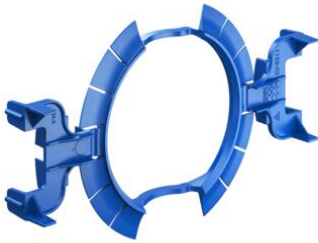

## Plaster-free installation with KLEMMFIX®

### KLEMMFIX® for one-gang and one-gang junction boxes

- for the pre-fixing of flush-mounting boxes without plaster
- in openings made with a diamond grinding crown Ø 82 mm
- can be used with the UP-PLUS one-gang boxes 1055/1056-04 and one-gang junction boxes 1555/1556-04 as well as with the air-tight flush-mounting ECON® 10 1055/1056-21 one-gang boxes and ECON® 15 1555/1556-21 one-gang junction boxes

<b>Article no:</b>	<b>1159-03</b>
EAN:	4013456551503
Cut hole Ø	82 mm
with depth stop	Yes
Packaging inner/dispatch	25/250

The KLEMMFIX® system saves up to 50% installation time compared to the conventional installation of flush-mounting boxes with plaster. KLEMMFIX® fixes the box securely in the wall before plastering and holds it in position. No plaster, quick cement or similar is required. You no longer need to clean your tools after use. The possible health hazard caused by the use of chemicals is avoided. Storage conditions such as frost, heat, shelf life, etc. do not have to be taken into account either.

- For fitting boxes without plaster
- For all common bricks such as lime sand brick, cellular concrete, lightweight concrete, vertically perforated bricks with and without filling
- Secure, clean and time-saving
- Alignment and secure mounting even before plastering
- Can also be used at sub-zero temperatures
- By plastering the wall and allowing the plaster to penetrate into the lamella ring around the box, the box is finally and permanently fixed.
- Not applicable when using clay or thin plaster